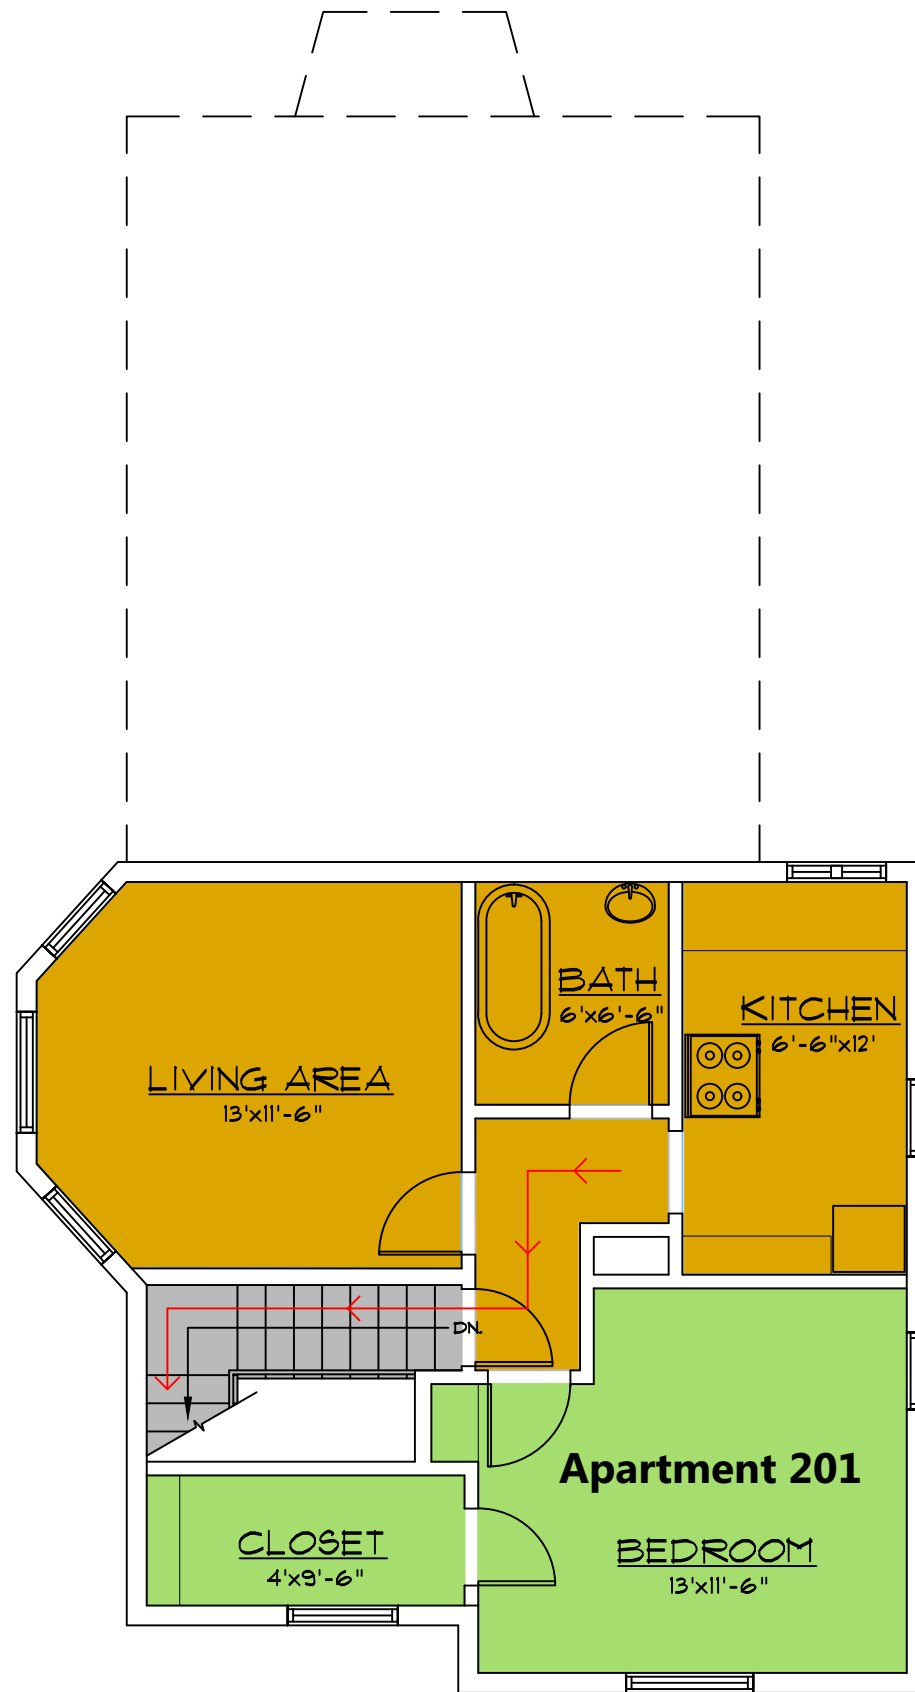

Residential Housing Legend

- Single
- Studio Apartment
- Apartment Commons
- Building Support
- Circulation
- Emergency Egress

Residential Housing Legend

- Single
- Studio Apartment
- Apartment Commons
- Building Support
- Circulation
- Emergency Egress

1124 N. Weber - Second Floor

02.04.2019
Not to Scale